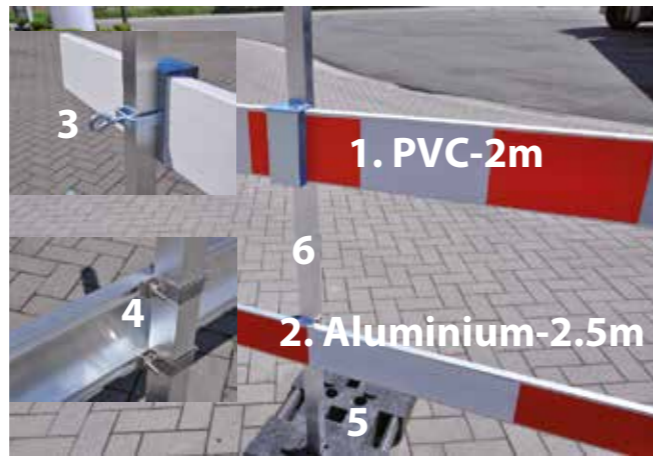

BARRIÈRE MET REFLECTERENDE PLANKEN

Barrière avec planches réfléchissantes
Barrier with reflective planks

1. PVC – 2000 x 150mm - CL I	ref. SIBARP
2. Aluminium 2500 x 125mm CL II	ref. SIBARA225
3. Beugel / attache / bracket	ref. SIBEUBAR
4. Beugel / attaché / bracket	ref. SIBEBEU40/25
5. Voet / socle / base	ref. SIRUVOET 2
6. Alu Paal 40-40 / Poteau alum. /pole	ref. SIPAVER

VOLLEDIGE OPSTELLING

Barricade complète
Complete barrier set

= 2 X SIBARA225 + 2 X SIPAVER(2m) + 2 X SIRUVOET2
+ 4 X SIBEBEUBAR OR SIBEBEU40/25