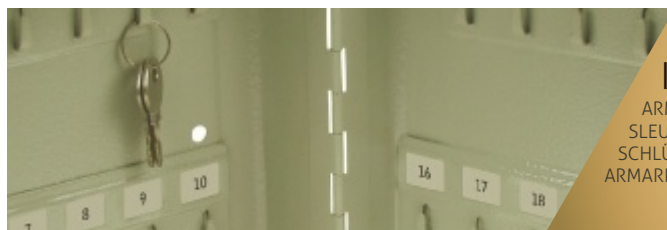

Toolland
a land of possibilities

red • with removable coin tray • 2 keys included

dimensions: 11.5 x 15.2 x 8 cm

BG70010

5 411244 700109

KEY CABINETS

ARMOIRES À CLEFS
SLEUTELKASTEN
SCHLÜSSELSCHRÄNKE
ARMARIOS PARA LLAVES