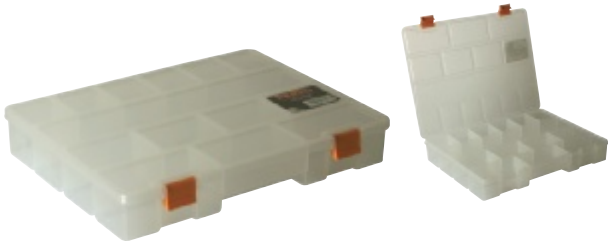

13" CLASSIC STORAGE BOX

PEREL®

FR BOÎTE DE RANGEMENT CLASSIQUE 13"
NL 13" ASSORTIMENTSDOOS
DE 13" KLASSISCHER SORTIMENTSKASTEN
ES ORGANIZADOR CLÁSICO 13"

14 fixed compartments

dimensions (W x D x H): 324 x 247 x 51 mm

OMRC13

5 410329 431136