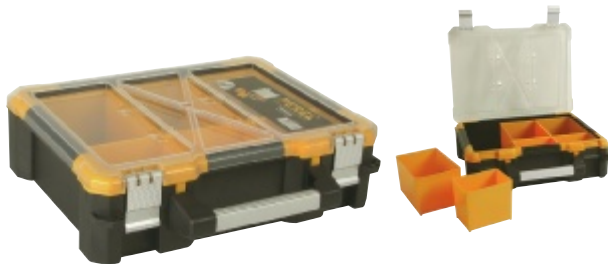

PLASTIC STORAGE CASE WITH REMOVABLE BINS - 15"

PEREL®

FR COFFRET DE RANGEMENT EN PLASTIQUE AVEC BACS AMOVIBLES - 15"
NL PLASTIC OPBERGKOFFER MET VERWIJDERBARE BAKJES - 15"
DE PLASTIK-ABLAGEBOX MIT AUSTAUSCHBAREN FÄCHERN - 15"
ES CAJA DE ALMACENAMIENTO DE PLÁSTICO CON BANDEJAS EXTRAÍBLES - 15"

material: Polypropylene random copolymer • aluminium handle and latches • cover design prevents mixing up of bin content

compartments: 6 removable bins ◦ 3x: 16 x 11 x 9.5cm ◦ 3x: 11 x 8 x 9.5cm • dimensions: 38 x 34 x 11cm

OSC15

5 410329 436070