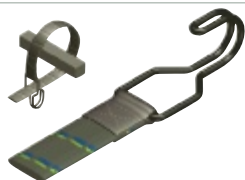

heavy-duty solid steel chain with textile covering • comes with 2 keys • with keyhole protection • thickness: Ø8mm

dimensions: Ø8 x 900mm (5/16" x 3')

SLKM02

5 410329 367053

**UNIVERSAL ELASTIC  
 STRAP - 450 x 20 mm**

FR SANGLE ELASTIQUE UNIVERSELLE - 450 x 20 mm  
 NL UNIVERSELE ELASTISCHE RIEM - 450 x 20 mm  
 DE SPANNGURT 450 x 20 mm  
 ES CINTA ELÁSTICA UNIVERSAL 450 x 20 mm

hooks: ◦ stronger and safer double shanks ◦ improved design: pass one hook through the other for easy fastening ◦ plastic coated non-scratch steel  
 ● strap: ◦ rot proof and UV resistant ◦ double stitched for greater strength  
 ◦ anti-roll flat design is stronger and safer ◦ solid core of 100% natural rubber