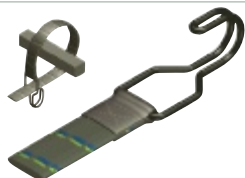

**UNIVERSAL ELASTIC
STRAP 900 x 25 mm**

FR SANGLE ELASTIQUE UNIVERSELLE 900 x 25 mm
NL UNIVERSELE ELASTISCHE RIEM 900 x 25 mm
DE SPANNGURT 900 x 25 mm
ES CINTA ELÁSTICA UNIVERSAL 900 x 25 mm

hooks: ◦ stronger and safer double shanks ◦ improved design: pass one hook through the other for easy fastening ◦ plastic coated non-scratch steel
● strap: ◦ rot proof and UV resistant ◦ double stitched for greater strength
◦ anti-roll flat design is stronger and safer ◦ solid core of 100% natural rubber