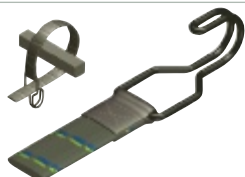

**UNIVERSAL ELASTIC
STRAP 1200 x 25 mm**

FR SANGLE ELASTIQUE UNIVERSELLE 1200 x 25 mm
NL UNIVERSELE ELASTISCHE RIEM 1200 x 25 mm
DE SPANNGURT 1200 x 25 mm
ES CINTA ELÁSTICA UNIVERSAL 1200 x 25 mm

hooks: ◦ stronger and safer double shanks ◦ improved design: pass one hook through the other for easy fastening ◦ plastic coated non-scratch steel
● strap: ◦ rot proof and UV resistant ◦ double stitched for greater strength
◦ anti-roll flat design is stronger and safer ◦ solid core of 100% natural rubber