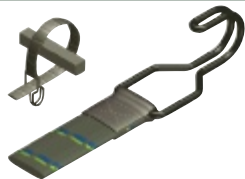

heavy-duty solid steel chain with textile covering • comes with 2 keys • with keyhole protection • thickness: Ø8mm

dimensions: Ø8 x 900mm (5/16" x 3')

SLKM02

5 410329 367053

**UNIVERSAL ELASTIC  
 STRAP - 450 x 20 mm**

FR SANGLE ELASTIQUE UNIVERSELLE - 450 x 20 mm  
 NL UNIVERSELE ELASTISCHE RIEM - 450 x 20 mm  
 DE SPANNGURT 450 x 20 mm  
 ES CINTA ELÁSTICA UNIVERSAL 450 x 20 mm

hooks: ◦ stronger and safer double shanks ◦ improved design: pass one hook through the other for easy fastening ◦ plastic coated non-scratch steel  
 ● strap: ◦ rot proof and UV resistant ◦ double stitched for greater strength  
 ◦ anti-roll flat design is stronger and safer ◦ solid core of 100% natural rubber