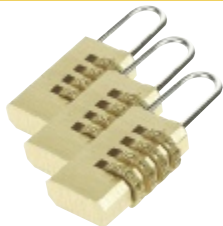

COMBINATION PADLOCK SET 3 x 20 mm

- FR JEU DE 3 CADENAS A COMBINAISON 20 mm
- NL SET VAN 3 CIJFERHANGSLOTEN 20 mm
- DE ZAHLENSCHLÖSSER-SET 3 ST. 20 mm
- ES JUEGO DE 3 CANDADOS DE COMBINACIÓN 20 mm

set of 3 mini padlocks • solid messing body • chrome-plated steel shackle
• rustproof inner parts • 4-digit combination • ideal protection for your suitcase, hand-luggage, etc.

shackle size: 10mm x Ø3mm • body size: 20mm • weight: 150g

PEREL®

SLKCSET

5 410329 345815