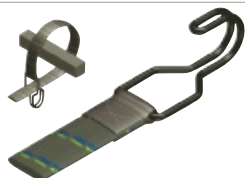

**UNIVERSAL ELASTIC
STRAP 750 x 20 mm**

FR SANGLE ELASTIQUE UNIVERSELLE 750 x 20 mm
NL UNIVERSELE ELASTISCHE RIEM 750 x 20 mm
DE SPANNGURT 750 x 20 mm
ES CINTA ELÁSTICA UNIVERSAL 750 x 20 mm

hooks: ◦ stronger and safer double shanks ◦ improved design: pass one hook through the other for easy fastening ◦ plastic coated non-scratch steel
● strap: ◦ rot proof and UV resistant ◦ double stitched for greater strength
◦ anti-roll flat design is stronger and safer ◦ solid core of 100% natural rubber