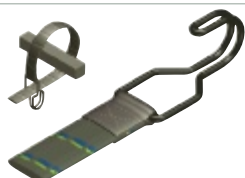

**UNIVERSAL ELASTIC
STRAP 600 x 20 mm**

FR SANGLE ELASTIQUE UNIVERSELLE 600 x 20 mm
NL UNIVERSELE ELASTISCHE RIEM 600 x 20 mm
DE SPANNGURT 600 x 20 mm
ES CINTA ELÁSTICA UNIVERSAL 600 x 20 mm

hooks: ◦ stronger and safer double shanks ◦ improved design: pass one hook through the other for easy fastening ◦ plastic coated non-scratch steel
● strap: ◦ rot proof and UV resistant ◦ double stitched for greater strength
◦ anti-roll flat design is stronger and safer ◦ solid core of 100% natural rubber