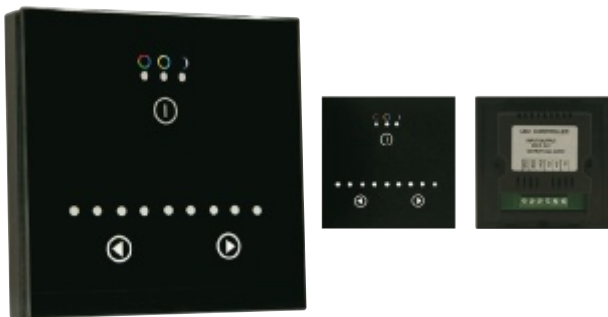

TOUCH MULTI-FUNCTION LED CONTROLLER/DIMMER

FR CONTRÔLEUR/VARIATEUR LED TACTILE MULTIFONCTIONS
NL MULTIFUNCTIONELE TOUCH LED-CONTROLLER/DIMMER
DE MULTIFUNKTIONALER TOUCH LED-CONTROLLER/DIMMER
ES CONTROLADOR/DIMMER LED TÁCTIL MULTIFUNCIÓN

This multi-function touch LED controller and dimmer is a new high-end controller with glass panel. The capacitance touch controller chip increases the touch sensitivity and reduces triggers caused by mistake. Single colour, dual colour, and RGB LED strips can be used with this controller. It features dimming, colour temperature, and built-in colour changing effects.

ideal for use with LED strips. See our website. • 5 functions: ◦ switching: on-off ◦ dimming: up-down ◦ built-in stand-alone programs: fading and flashing RGB animations ◦ RGB colour selection: 7 colours ◦ colour temperature selection: 8 colour temperatures • use only with a power supply of max. 144 W / 12 V or 288 W / 24 V

power supply: 12 - 24 VDC • maximum load: 3 x 4 A • PWM frequency: ± 900 Hz • external dimensions: 86 x 86 x 13 mm • internal dimensions: 57 x 65 x 24 mm • weight: 150 g • caution: output current of power supply must not exceed 3 x 4 A. Suitable power supplies: 144 W / 12 V or 288 W / 24 V.

LEDC10

5 410329 552978