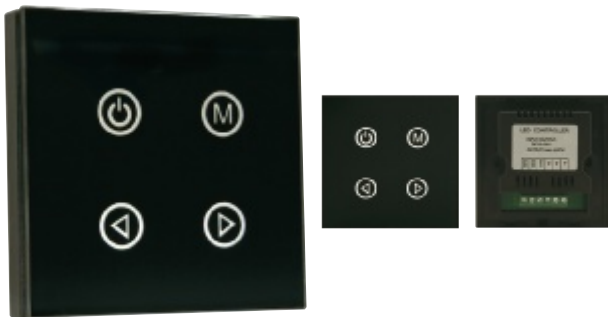

TOUCH MULTI-FUNCTION LED CONTROLLER/DIMMER

FR CONTRÔLEUR/VARIATEUR LED TACTILE MULTIFONCTIONS
NL MULTIFUNCTIONELE TOUCH LED-CONTROLLER/DIMMER
DE MULTIFUNKTIONALER TOUCH LED-CONTROLLER/DIMMER
ES CONTROLADOR/DIMMER LED TÁCTIL MULTIFUNCIÓN

ideal for use with LED strips. See our website. • 4 functions: ◦ switching: on-off ◦ dimming: up-down ◦ built-in stand-alone programs: fading and flashing RGB animations ◦ RGB colour selection: 7 colours • use only with a power supply of max. 144 W / 12 V or 288 W / 24 V

power supply: 12 - 24 VDC • maximum load: 3 x 4 A • PWM frequency: ± 900 Hz • external dimensions: 86 x 86 x 13 mm • internal dimensions: 57 x 65 x 24 mm • weight: 150 g • caution: output current of power supply must not exceed 3 x 4 A. Suitable power supplies: 144 W / 12 V or 288 W / 24 V.

LEDC11

5 410329 553104