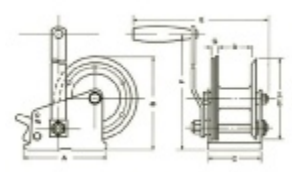

WORK BENCH

FR ÉTABLI
NL WERKBANK
DE WERKBANK
ES BANCO DE TRABAJO

20 hooks included • quick installation • 2 drawers • 2 shelves

dimensions: 122 x 61 x 151 cm • materials: ◦ frame: powder coated steel ◦ worktop board: MDF (15 mm) ◦ bottom board: MDF (9 mm) ◦ peg board: MDF (4.5 mm) • working height: 90 cm

MP80

5 411244 388000

HOOK - FOR MP80

FR CROCHET - POUR MP80
NL HAAK - VOOR MP80
DE HAKEN - FÜR MP80
ES GANCHO - PARA MP80

20 pieces

MPZ88-1

5 411244 388017

HAND WINCH - 250 kg

FR TREUIL MANUEL - 250 kg
NL HANDLIER TOT 250 kg
DE HANDWINDE - 250 kg
ES CABRESTANTE - 250 kg

solid gear construction • black electrostatic discharge coating finish against rusting
• internally lubricated drum and pinion gear bushings • moulded handle for smooth rotation
• formed reinforcements in frame for added strength

gear ratio: 3.1:1 • working capacity: 250 kg • dimensions: ◦ A: 95 mm ◦ B: 104 mm ◦ C: 89 mm ◦ D: 50 mm ◦ E: 230 mm ◦ F: 205 mm ◦ G: 11 mm ◦ body thickness: 3.2 mm
◦ gear thickness: 7.0 mm • weight: 1980 g

WHW250

5 410329 586454

HAND WINCH - 420 kg

FR TREUIL MANUEL - 420 kg
NL HANDLIER TOT 420 kg
DE HANDWINDE - 420 kg
ES CABRESTANTE - 420 kg

solid gear construction • black electrostatic discharge coating finish against rusting
• internally lubricated drum and pinion gear bushings • moulded handle for smooth rotation
• formed reinforcements in frame for added strength

gear ratio: 4.3:1 • working capacity: 420 kg • dimensions: ◦ A: 138 mm ◦ B: 153 mm ◦ C: 89 mm ◦ D: 52 mm ◦ E: 240 mm ◦ F: 223 mm ◦ G: 12 mm ◦ body thickness: 3.5 mm
◦ gear thickness: 8.0 mm • weight: 2760 g

WHW420

5 410329 586461

CHAIN BLOCK 3 m - 1000 kg

FR PALAN 3 m - 1000 kg
NL TAKEL 3 m - 1000 kg
DE KETTENZUG 3 m - 1000 kg
ES POLIPASTO 3 m - 1000 kg

hook suspension

chain: 3 m • capacity: 1000 kg • actual lifting height: 2.8 m

► May not be sold in France

WCB1001

5 410329 356477