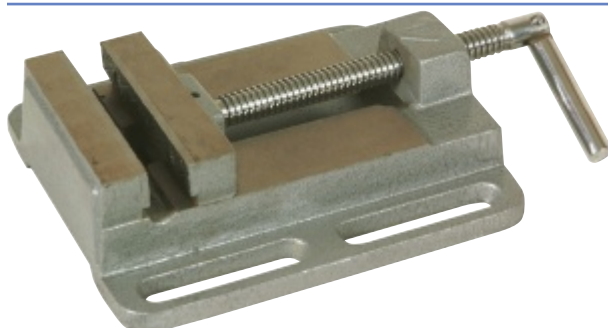

SLOT-TYPE DRILL VICE 100 mm - 4" PEREL®

FR ETAU PERCEUSE 100 mm
NL BANKSCHROEF 100 mm
DE SCHRAUBSTOCK 100 mm
ES TORNILLO DE BANCO 100 mm

cast steel • steel jaws

prismatic jaws: 106mm • jaw opening: 100mm - 4" • total height: 65mm • total width: 175mm • distance between slots: 140mm

2013-100

5 411257 012077