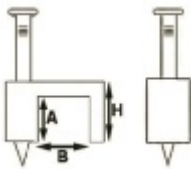

NYLON CABLE TIE SET - VARIOUS COLOURS - 100 pcs

FR COLLIERS DE SERRAGE EN NYLON -
100 pcs - DIFFERENTES COULEURS
NL NYLON KABELBINDBANDJES - 100 st. - VERSCHILLENDE KLEUREN
DE NYLON-KABELBINDERSORTIMENT -
100 St. VERSCHIEDENE FARBEN
ES JUEGO CON CADENETAS DE NYLON -
100 uds. - DIFERENTES COLORES

UV-resistant

white: 25 pcs 2.5 x 160 mm • red: 25 pcs 2.5 x 160 mm • black: 25 pcs 2.5 x 160 mm • green: 25 pcs 2.5 x 160 mm

PEREL®

ECTC160

5 410329 369729

CABLE TIE SET (300 pcs)

FR LOT DE 300 SERRE-CABLES
NL SET VAN 300 KABELBANDJES
DE SET MIT NYLON-KABELBINDERN (300 St.)
ES JUEGO DE CADENETAS (300 uds.)

UV-resistant

dimensions (A x B): quantity / colour ◦ 2.5 x 100mm: 25 pcs green, 25 pcs yellow, 25 pcs black, 25 pcs red, 50 pcs transparent ◦ 3.5 x 200mm: 50 pcs red, 50 pcs blue, 50 pcs transparent • total number: 300 pcs

PEREL®

ECTM300

5 410329 346263

CABLE CLIP FLAT - GREY - 4 mm (100 pcs/box)

FR CLIP PLAT DE FIXATION, GRIS, 4 mm (100 pcs/boîte)
NL PLATTE KABELCLIP, GRIJS, 4 mm (100 st/doos)
DE NAGELSCHELLE, FLACH, GRAU, 4 mm (100 St. / Packung)
ES CLIP PLANO PARA CABLE, GRIS, 4 mm (100 uds./caja)

colour: grey • cable height (A): 3.8mm • cable width (B): 4mm • height (H): 6mm • dimensions nail: 1.7 x 14mm • packing unit: box (100pcs)

PEREL®

EFCF4G

5 410329 341312

CABLE CLIP FLAT - WHITE - 4 mm (100 pcs/box)

FR CLIP DE FIXATION PLAT, BLANC, 4 mm (100 pcs/boîte)
NL PLATTE KABELCLIP, WIT, 4 mm (100 st/doos)
DE NAGELSCHELLE, FLACH, WEIß, 4 mm (100 St. / Packung)
ES CLIP PLANO PARA CABLE, BLANCO, 4 mm (100 uds./caja)

colour: white • cable height (A): 3.8mm • cable width (B): 4mm • height (H): 6mm • dimensions nail: 1.7 x 14mm • packing unit: box (100pcs)

PEREL®

EFCF4W

5 410329 341305

CABLE CLIP FLAT - GREY - 6 mm (100 pcs/box)