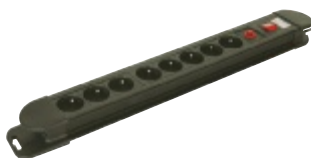

8-WAY SOCKET-OUTLET WITH OVERLOAD PROTECTION

FR BLOC MULTIPRISES 8 PRISES AVEC PROTECTION CONTRE LES SURCHARGES
NL CONTACTDOOS MET 8 STOPCONTACTEN MET OVERSPANNINGSBEVEILIGING
DE 8-FACH-STECKDOSENLEISTE MIT ÜBERLASTSCHUTZ
ES BASE MÚLTIPLE, 8 TOMAS, CON PROTECCIÓN DE SOBRECARGA

child protection • thermal fuse • overload indicator & protection • illuminated DP power switch • socket type: French (type E)

number of sockets: 8 • power cord: 1.5 m H05VV-F 3G1.5 • max. power: 3680W • weight: 890g

► May only be sold in Belgium, Czech Republic, France, Poland, Slovakia

EBP08N