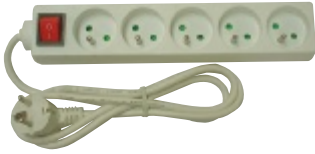

5-WAY SOCKET-OUTLET

FR BLOC MULTIPRISES 5 PRISES
NL CONTACTDOOS MET 5 STOPCONTACTEN
DE 5-FACH-STECKDOSENLEISTE
ES BASE MÚLTIPLE, 5 TOMAS

with child protection • socket type: German (type F)

number of sockets: 5 x schuko • switch: no • cable length: 1.5m • remark: -
• 3G1.5 • max. power: 3500W

► May not be sold in Belgium, Czech Republic, France, Poland, Slovakia

PEREL®

5-WAY SOCKET-OUTLET WITH SWITCH

FR BLOC MULTIPRISES 5 PRISES AVEC INTERRUPTEUR
NL CONTACTDOOS MET 5 STOPCONTACTEN EN SCHAKELAAR
DE 5-FACH-STECKDOSENLEISTE MIT SCHALTER
ES BASE MÚLTIPLE, 5 TOMAS, CON INTERRUPTOR

with child protection • socket type: French (type E)

number of sockets: 5 • switch: yes • cable length: 1.5m • remark: -
• 3G1.5 • max. power: 3500W

► May only be sold in Belgium, Czech Republic, France, Poland, Slovakia

PEREL®

5-WAY SOCKET-OUTLET WITH SWITCH

FR BLOC MULTIPRISES 5 PRISES AVEC INTERRUPTEUR
NL CONTACTDOOS MET 5 STOPCONTACTEN EN SCHAKELAAR
DE 5-FACH-STECKDOSENLEISTE MIT SCHALTER
ES BASE MÚLTIPLE, 5 TOMAS, CON INTERRUPTOR

with child protection • socket type: German (type F)

number of sockets: 5 x schuko • switch: yes • cable length: 1.5m • remark: -
• 3G1.5 • max. power: 3500W

► May not be sold in Belgium, Czech Republic, France, Poland, Slovakia

PEREL®

SOCKET OUTLET WITH 3 x SOCKET + 4 x EURO SOCKET AND SWITCH

FR BLOC MULTIPRISES 3 PRISES RONDES ET 4 PRISES PLATES - AVEC INTERRUPTEUR
NL CONTACTDOOS MET 3 STOPCONTACTEN + 4 EURO STOPCONTACTEN EN SCHAKELAAR
DE STECKDOSENVERTEILER - 3 x SCHUKO + 4 x EURO - MIT SCHALTER
ES BASE MÚLTIPLE, 3 TOMAS REDONDAS Y 4 BASES PLANAS, CON INTERRUPTOR

with child protection • socket type: French (type E)

number of sockets: 3 + 4 x euro • switch: yes • cable length: 1.5m
• 3G1.5 • max. power: 3500W