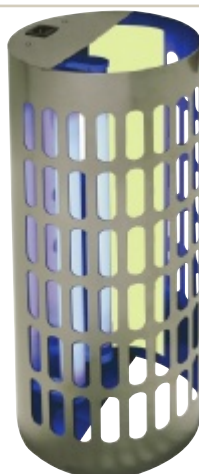

GLUE BOARD INSECT TRAP - 2 x 15 W

PEREL®

FR PIÈGE À INSECTES À FEUILLE COLLANTE - 2 x 15 W
NL INSEKTENVAL MET KLEEFFOLIE - 2 x 15 W
DE INSEKTENFALLE MIT KLEBEFOLIE - 2 x 15 W
ES TRAMPA PARA INSECTOS CON BANDA ADHESIVA - 2 x 15 W

Instead of using an electrical grid, flying insects are trapped onto a disposable glue board located inside the housing. Decorative glue board insect traps are used widely in the catering industry.

elegant and discrete • stainless steel • no chemical substances so no pollution
• odourless, noiseless and safe • suitable for ceiling suspension (chain included) or freestanding use

input voltage: 230VAC / 50Hz • effective area: 100m² • lamp: UV tube 2 x 15W (spare lamp: GIK09LAMP) • spare glue board: GIK13GB, 1 pc incl. • dimensions: Ø195 x 555mm • weight: 3.3kg

► May not be sold in France

GIK13

5 410329 440961