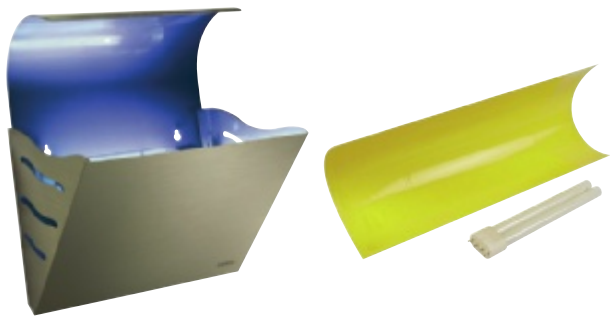

GLUE BOARD INSECT TRAP, STAINLESS STEEL - 18 W PEREL®

FR PIÈGE À INSECTES À FEUILLE COLLANTE, ACIER INOXYDABLE - 18 W
NL INSECTENVAL MET KLEEFFOLIE, ROESTVRIJ STAAL - 18 W
DE INSEKTENFALLE MIT KLEBEFOLIE, ROSTFREIER STAHL - 18 W
ES TRAMPA PARA INSECTOS CON BANDA ADHESIVA, ACERO INOXIDABLE - 18 W

Instead of using an electrical grid, flying insects are trapped onto a disposable glue board located inside the housing. Decorative glue board insect traps are used widely in customer areas of food premises or food outlets.

elegant and discrete • stainless steel • top cover to concentrate UV-A light for more attraction • no chemical substances so no pollution • odourless, noiseless and safe • for wall mounting

input voltage: 230VAC / 50Hz • effective area: 50~60m² • lamp: 18W 4-pin UV tube (spare lamp: GIK12LAMP) • spare glue board: GIK12GB, 1 pc incl. • dimensions: 325 x 340 x 190mm • weight: 3.3kg

► May not be sold in France

GIK12I

5 410329 440954

GLUE BOARD for GIK12, GIK12I - 5 pcs

FR FEUILLES COLLANTES POUR GIK12, GIK12I - 5 pcs
NL KLEEFFOLIE VOOR GIK12, GIK12I - 5 st.
DE KLEBEFOLIE FÜR GIK12, GIK12I - 5 St.
ES BANDA ADHESIVA PARA GIK12, GIK12I - 5 uds.

for: GIK12, GIK12I

quantity: 5 pieces • dimensions: 28 x 33cm

GIK12GB

5 410329 441791