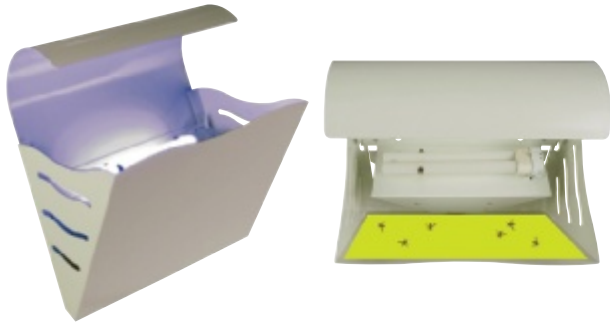

► May not be sold in Germany

for: GIK13

GIK13GB

5 410329 441807

quantity: 5 pieces • dimensions: 25 x 50cm

**GLUE BOARD INSECT TRAP - 18 W PEREL®**

FR PIÈGE À INSECTES À FEUILLE COLLANTE - 18 W
 NL INSECTENVAL MET KLEEFFOLIE - 18 W
 DE INSEKTENFALLE MIT KLEBEFOLIE - 18 W
 ES TRAMPA PARA INSECTOS CON BANDA ADHESIVA - 18 W

Instead of using an electrical grid, flying insects are trapped onto a disposable glue board located inside the housing. Decorative glue board insect traps are used widely in the catering industry.

elegant and discrete • white powder coated • top cover to concentrate UV-A light for more attraction • no chemical substances so no pollution • odourless, noiseless and safe • for wall mounting