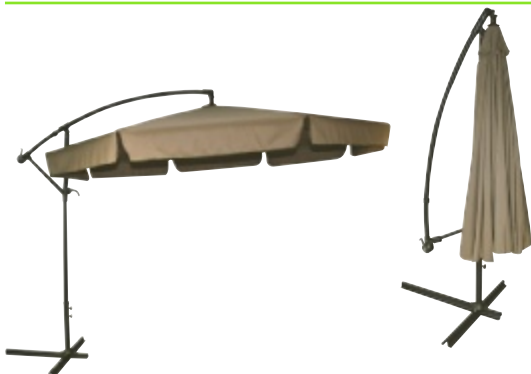

## SHADE SAILS

VOILES D'OMBRAGE  
SCHADUWZEILEN  
SONNENSEGEL  
VELAS DE SOMBRA

### FREE-ARM PARASOL Ø 3 m

**PEREL®**

FR PARASOL DÉCENTRÉ Ø 3 m  
NL PARASOL MET ZIJARM Ø 3 m  
DE FREIARMSCHIRM Ø 3 m  
ES PARASOL CON BRAZO LATERAL

3m diameter • 180g/m<sup>2</sup> polyester cloth • adjustable height and angle of inclination  
• aluminium pole with charcoal powder coating • steel ribs with charcoal powder coating  
• counterweight not included