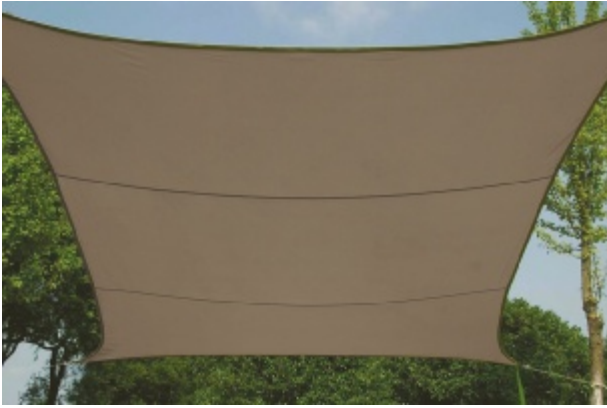

**SHADE SAIL - SQUARE -
5 x 5 m - COLOUR: TAUPE**

PEREL®

FR: VOILE SOLAIRE - CARRÉ - 5 x 5 m - COULEUR: GRIS TAUPE
NL: ZONNEZEIL - VIERKANT - 5 x 5 m - KLEUR: TAUPE
DE: SONNENSEGEL - QUADRAT - 5 x 5 m - BRAUNGRAU
ES: VELA DE SOMBRA - CUADRADA - 5 x 5 m - COLOR: GRIS TOPO

This shade sail is a versatile, cost effective solution to your shade requirements. A shade sail provides protection from the sun and looks great in most outdoor areas - covering pools, patio areas and spas. It offers the perfect solution for your outdoor areas giving them a stunning contemporary look whilst providing protection from the sun's harmful UV rays.

90% protection from harmful UV rays • water-repellent • breathable fabric allows air flow
• designed with slight curve inward to control fabric tension • galvanised metal D ring at each corner • machine-washable • optional (not incl.): ◦ GSSK2: shade sail connection kit
◦ GSSK1: pole kit • remark: under extreme weather conditions water infiltration is possible

fabric: polyester 160 g/m² with PA coating • colour: taupe • D-ring: Ø 5 x 40 mm (4x)
• dimensions: 5 x 5 m • surface: 25 m² • weight: 4250 g

GSS4500TA