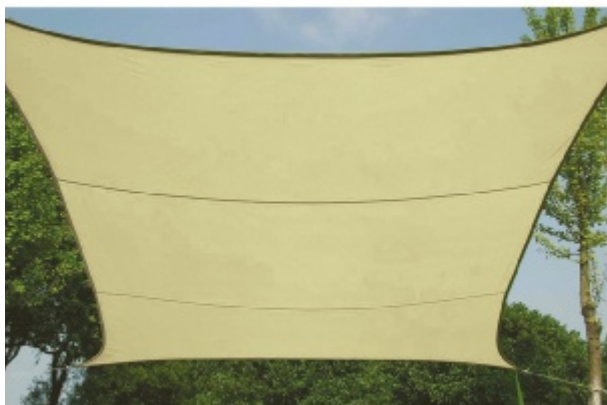

WATER-PERMEABLE SHADE SAIL - SQUARE - 3.6 m x 3.6 m - COLOUR: CHAMPAGNE

PEREL®

FR VOILE SOLAIRE PERMÉABLE - CARRÉ - 3.6 x 3.6 m - COULEUR : CHAMPAGNE
NL WATERDOORLATEND ZONNEZEIL - VIERKANT - 3.6 x 3.6 m - KLEUR: CHAMPAGNE
DE WASSERDURCHLÄSSIGES SONNENSEGEL - QUADRAT - 3.6 x 3.6 m - FARBE: CHAMPAGNE
ES VELA DE SOMBRA PERMEABLE - CUADRADA - 3.6 x 3.6 m - COLOR CHAMPÁN

This shade sail is a versatile, cost effective solution to your shade requirements. A shade sail provides protection from the sun and looks great in most outdoor areas - covering pools, patio areas, and spas. Made from knitted PE, the fabric breathes to allow air flow and provides UV protection. Expand your outdoor living space! It is easy to install for permanent or temporary use.

90% protection from harmful UV rays • breathable fabric allows air-flow • designed with slight curve inward to control fabric tension • stainless steel D ring at each corner
• optional (not incl.): ◦ GSSK1: shade sail pole 2.5 m with guy rope ◦ GSSK2: shade sail connection kit

fabric: PE 180 g/m² • colour: champagne • D-ring: Ø 5 x 40 mm (3x) • dimensions: 3.6 x 3.6 m • surface: 13 m² • weight: 2380 g

GSS4360PE

5 410329 479640