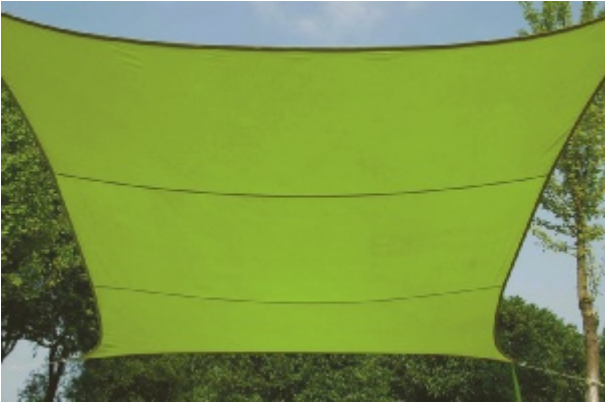

SHADE SAIL - SQUARE - 3.6 x 3.6 m PEREL®
- COLOUR: LIME GREEN

FR VOILE SOLAIRE - CARRÉ - 3.6 x 3.6 m - COULEUR: VERT LIME
NL ZONNEZEIL - VIERKANT - 3.6 x 3.6 m - KLEUR: LICHTGROEN
DE SONNENSEGEL - QUADRAT - 3.6 x 3.6 m - LIME GRÜN
ES VELA DE SOMBRA - CUADRADA - 3.6 x 3.6 m - COLOR: VERDE LIMA

This shade sail is a versatile, cost effective solution to your shade requirements. A shade sail provides protection from the sun and looks great in most outdoor areas - covering pools, patio areas and spas. It offers the perfect solution for your outdoor areas giving them a stunning contemporary look whilst providing protection from the sun's harmful UV rays.

90 % protection from harmful UV rays ● water-repellent ● breathable fabric allows air flow ● designed with slight curve inward to control fabric tension ● galvanised metal D ring at each corner ● machine-washable ● optional (not incl.): ○ GSSK1: shade sail pole 2.5 m with guy rope ○ GSSK2: shade sail connection kit ● remark: under extreme weather conditions water infiltration is possible

fabric: polyester 160 g/m² with PA coating ● colour: lime green ● D-ring: Ø 5 x 40 mm (4x)
● dimensions: 3.6 x 3.6 m ● surface: 13 m² ● weight: 2330 g

GSS4360LG