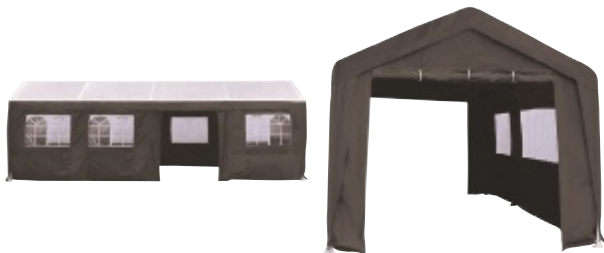

PARTYTENT - 4 x 8 m - CHARCOAL GREY

PEREL®

FR TONNELLE DE RÉCEPTION - 4 x 8 m - ANTHRACITE
NL FEESTTENT - 4 x 8 m - ANTRACIET
DE FESTZELT - 4 x 8 m - ANTRAZIT
ES CARPA PARA FIESTAS - 4 x 8 m - GRIS MARENGO

heavy duty powder coating finishing on all steel frame components for maximum strength & durability • designed for easy set up, no tools required • long-life UV resistant polyester, weather-proof • hook-and-loop fasteners foreseen on sidewalls and walls for easy assembly/removal • 4 windows in both walls for maximum light and view • 3 doors (with zip fasteners) that can be rolled up and secured: 1 in front wall (160x200cm), and 1 in each sidewall (300x200cm) • average set up time: 45 mins • remark: under extreme weather conditions water infiltration is possible

fabric of roof: 160gr/m² PE • fabric of walls and sidewalls: 140gr/m² PE • tubes: ∅ 34mm • thickness of the steel: 0.8mm • colour: charcoal grey • dimensions: 4 x 8 x 3.2m • weight: 60kg

961-48

5 410329 412487