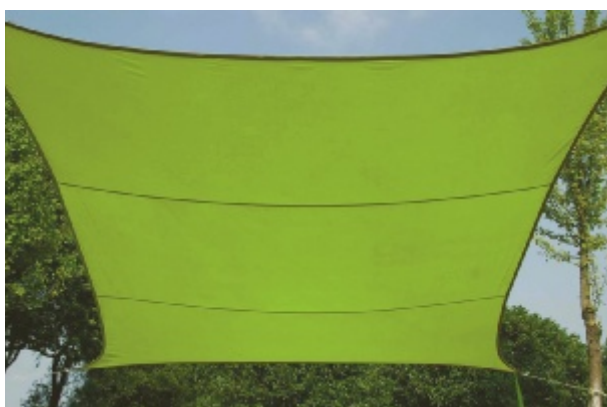

SHADE SAIL - SQUARE - 5 x 5 m **PEREL®** - COLOUR: LIME GREEN

FR VOILE SOLAIRE - CARRÉ - 5 x 5 m - COULEUR: VERT LIME
NL ZONNEZEIL - VIERKANT - 5 x 5 m - KLEUR: LICHTGROEN
DE SONNENSEGEL - QUADRAT - 5 x 5 m - LIME GRÜN
ES VELA DE SOMBRA - CUADRADA - 5 x 5 m - COLOR: VERDE LIMA

This shade sail is a versatile, cost effective solution to your shade requirements. A shade sail provides protection from the sun and looks great in most outdoor areas - covering pools, patio areas and spas. It offers the perfect solution for your outdoor areas giving them a stunning contemporary look whilst providing protection from the sun's harmful UV rays.

90 % protection from harmful UV rays • water-repellent • breathable fabric allows air flow
• designed with slight curve inward to control fabric tension • galvanised metal D ring at each corner • machine-washable • optional (not incl.): ○ GSSK2: shade sail connection kit
○ GSSK1: pole kit • remark: under extreme weather conditions water infiltration is possible

fabric: polyester 160 g/m² with PA coating • colour: lime green • D-ring: Ø 5 x 40 mm (4x)
• dimensions: 5 x 5 m • surface: 25 m² • weight: 4250 g

GSS4500LG

5 410329 578060